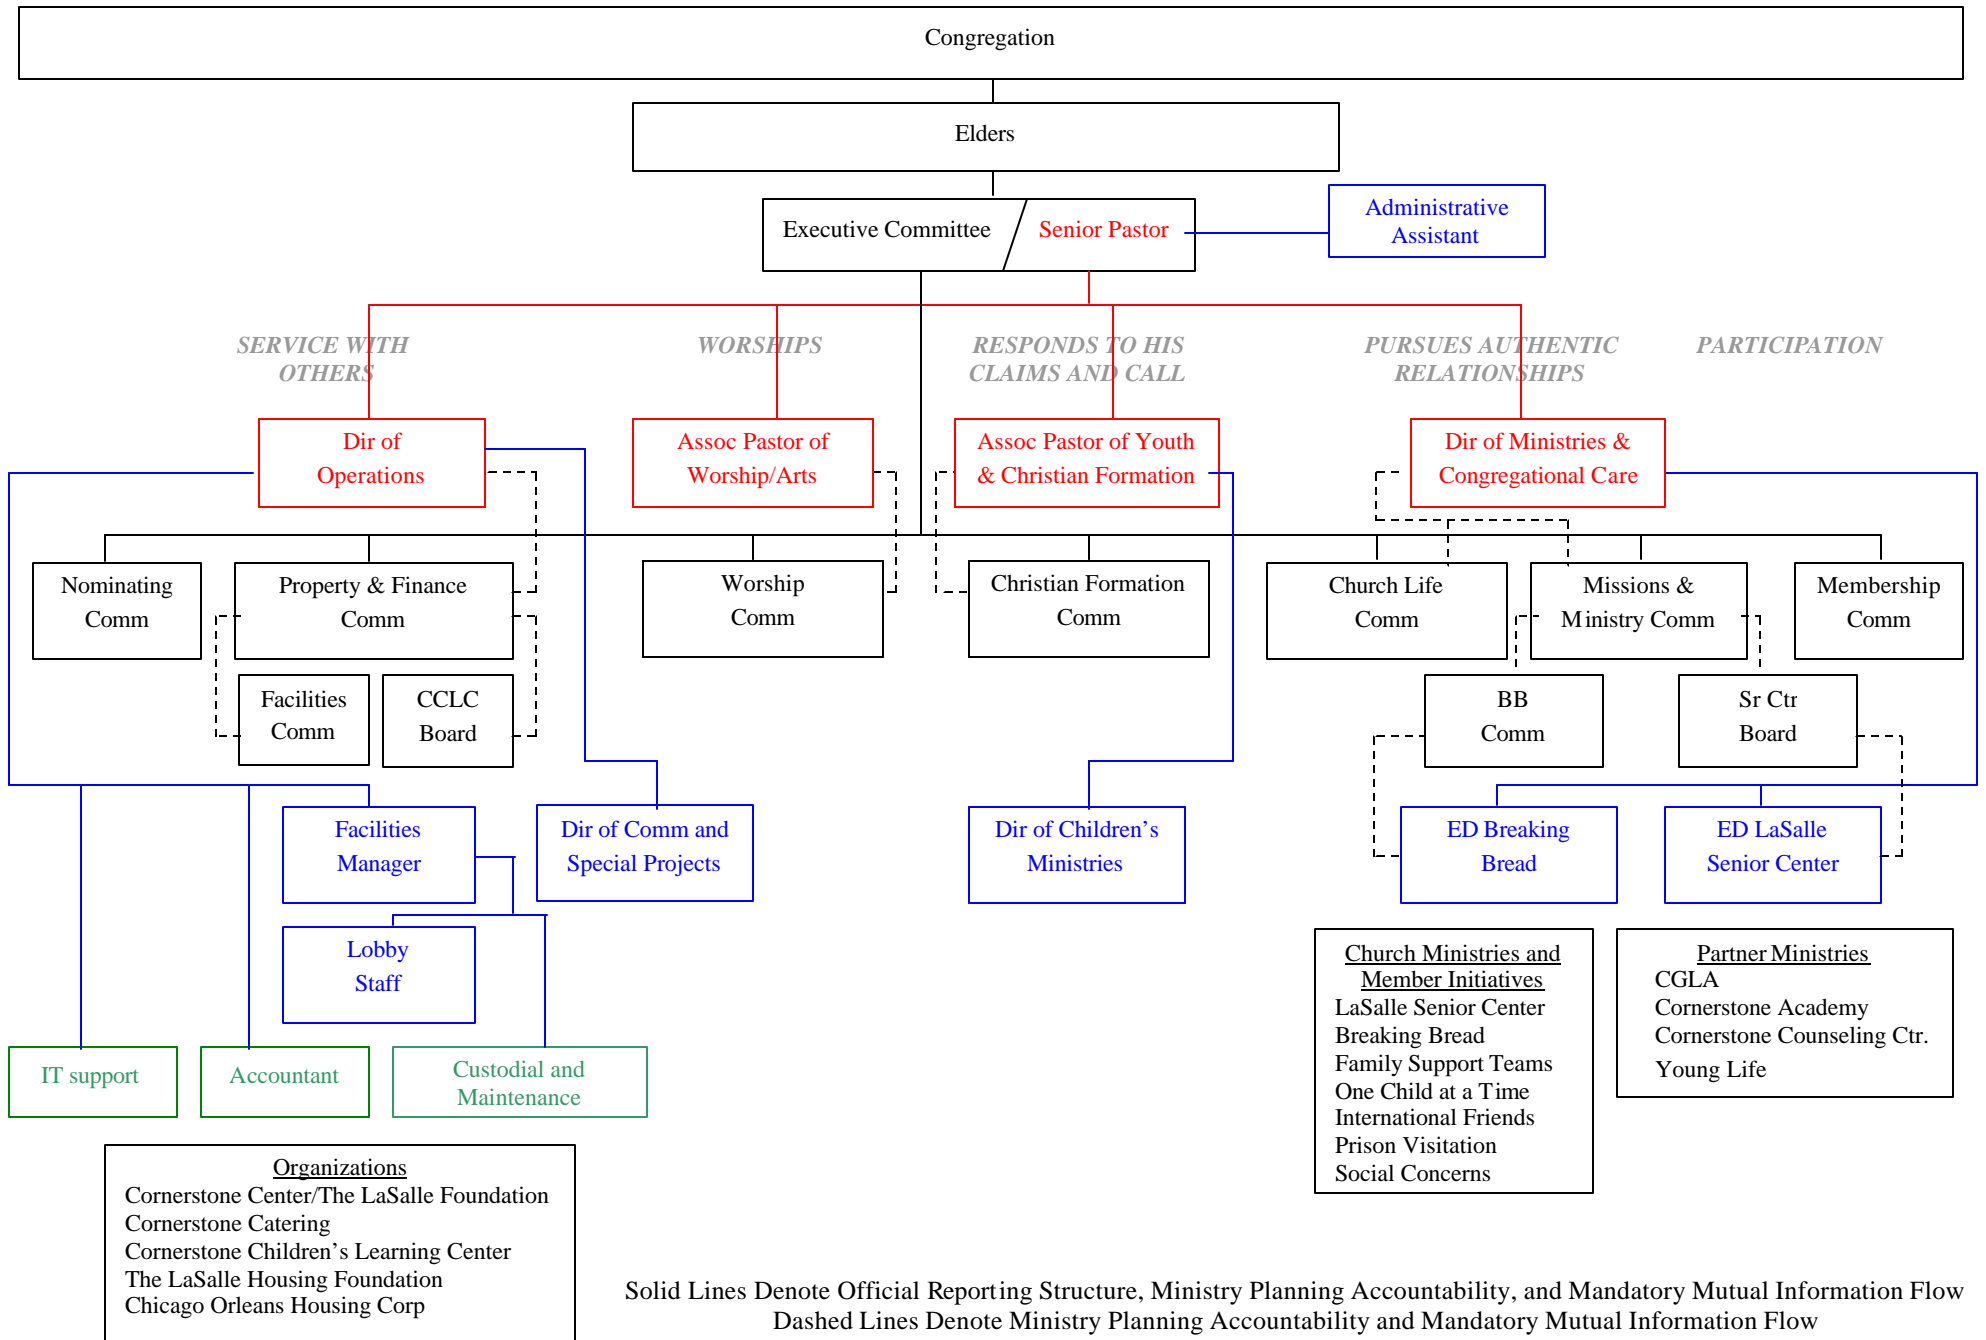

LaSalle Street Church seeks to be a diverse community that worships Jesus Christ and responds to his claims and call by pursuing authentic relationships, genuine service with others, and participation in the broader Christian church.

Solid Lines Denote Official Reporting Structure, Ministry Planning Accountability, and Mandatory Mutual Information Flow
 Dashed Lines Denote Ministry Planning Accountability and Mandatory Mutual Information Flow
 Colors Denote Leadership Team, Other Staff, Subcontracted and Lay Leadership